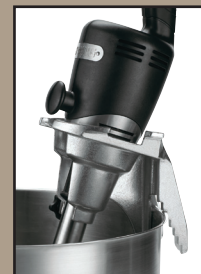

Heavy-Duty Big Stix[®] Immersion Blenders

Features

- Heavy-Duty Motor – High efficiency 1 HP motor, 750 watts, 18,000 RPMs processing speed on high
- Variable Speed Motor – Unlimited speed adjustment from 5,000 – 18,000 RPMs provides full control and consistency, from light mixing to puréeing and emulsifying
- Lightweight and Ergonomic – Rubberized comfort grip and second handle allow for safe and controlled operation
- Completely Sealed Shafts – Stainless steel shafts are easily removable and dishwasher safe
- Continuous On Operation
- Versatility – All five stainless steel shafts are interchangeable with one universal motor housing (Power pack – WSBPP)
- Limited One Year Warranty
- ETL, NSF

18" Immersion Blender

WSB70

21" Immersion Blender

WSBPPW

10" Stainless Steel Whisk

WSB2W

10" Stainless Steel Whisk Attachment fits entire Big Stix[®] Heavy-Duty Immersion Blender line

WSB01

Wall-mount hanger available for easy storage while unit is not in use

WSBPP

Power pack fits entire Big Stix[®] Heavy-Duty Immersion Blender line

WSBBC

Bowl clamp for hands-free operation